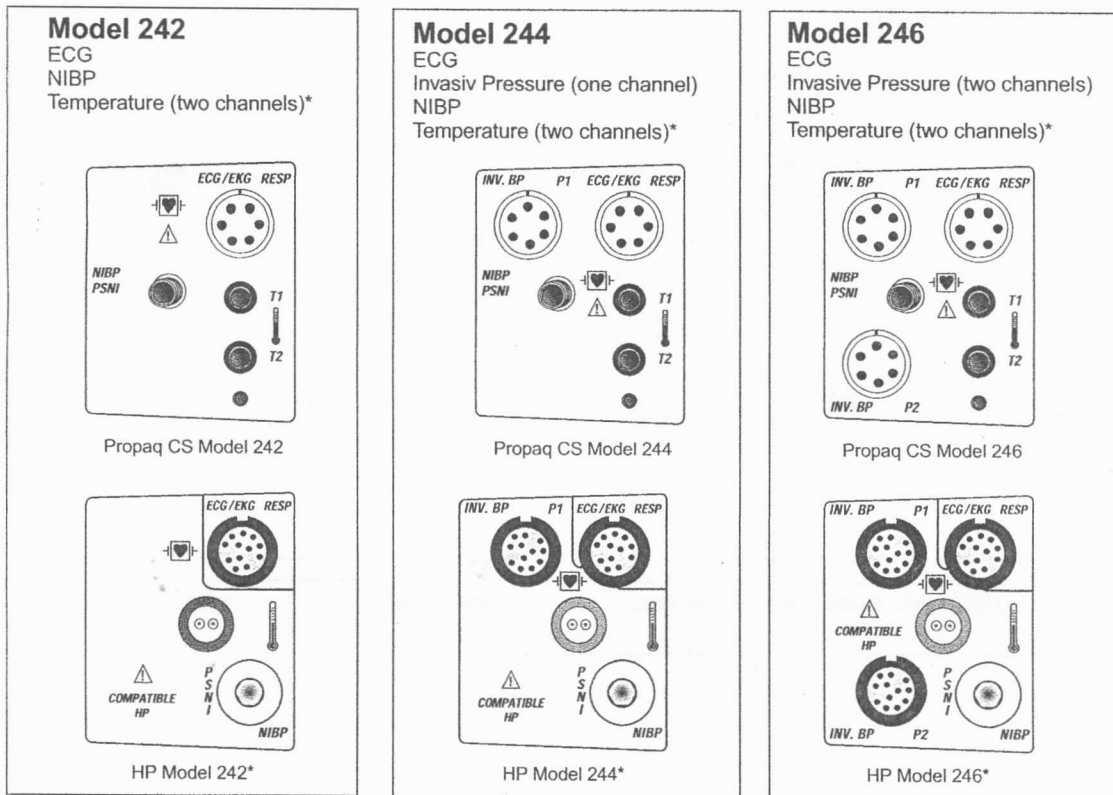

Patient Connectors (Left Side Panel)

*The HP (Hewlett-Packard) side panels provide only one temperature connector.

Option Connectors

Mainstream CO₂ Connector

Sidestream CO₂ Connector

Nurse Call Connector

Masimo SpO₂ Connector
(motion tolerant)

Nellcor SpO₂ Connector
(newer style, motion tolerant)

Nellcor SpO₂ Connector
(older style, without motion tolerance)