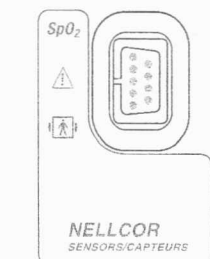

Patient Connectors (Left Side Panel)

*The HP (Hewlett-Packard) side panels provide only one temperature connector.

Option Connectors

Mainstream CO₂ Connector

Sidestream CO₂ Connector

Nurse Call Connector

Masimo SpO₂ Connector
(motion tolerant)

Nellcor SpO₂ Connector
(newer style, motion tolerant)

Nellcor SpO₂ Connector
(older style, without motion tolerance)