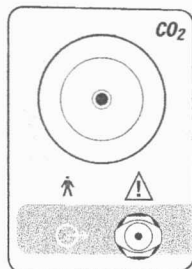

Patient Connectors (Left Side Panel)

*The HP (Hewlett-Packard) side panels provide only one temperature connector.

Option Connectors

Mainstream CO₂ Connector

Sidestream CO₂ Connector

Nurse Call Connector

Masimo SpO₂ Connector
(motion tolerant)

Nellcor SpO₂ Connector
(newer style, motion tolerant)

Nellcor SpO₂ Connector
(older style, without motion tolerance)